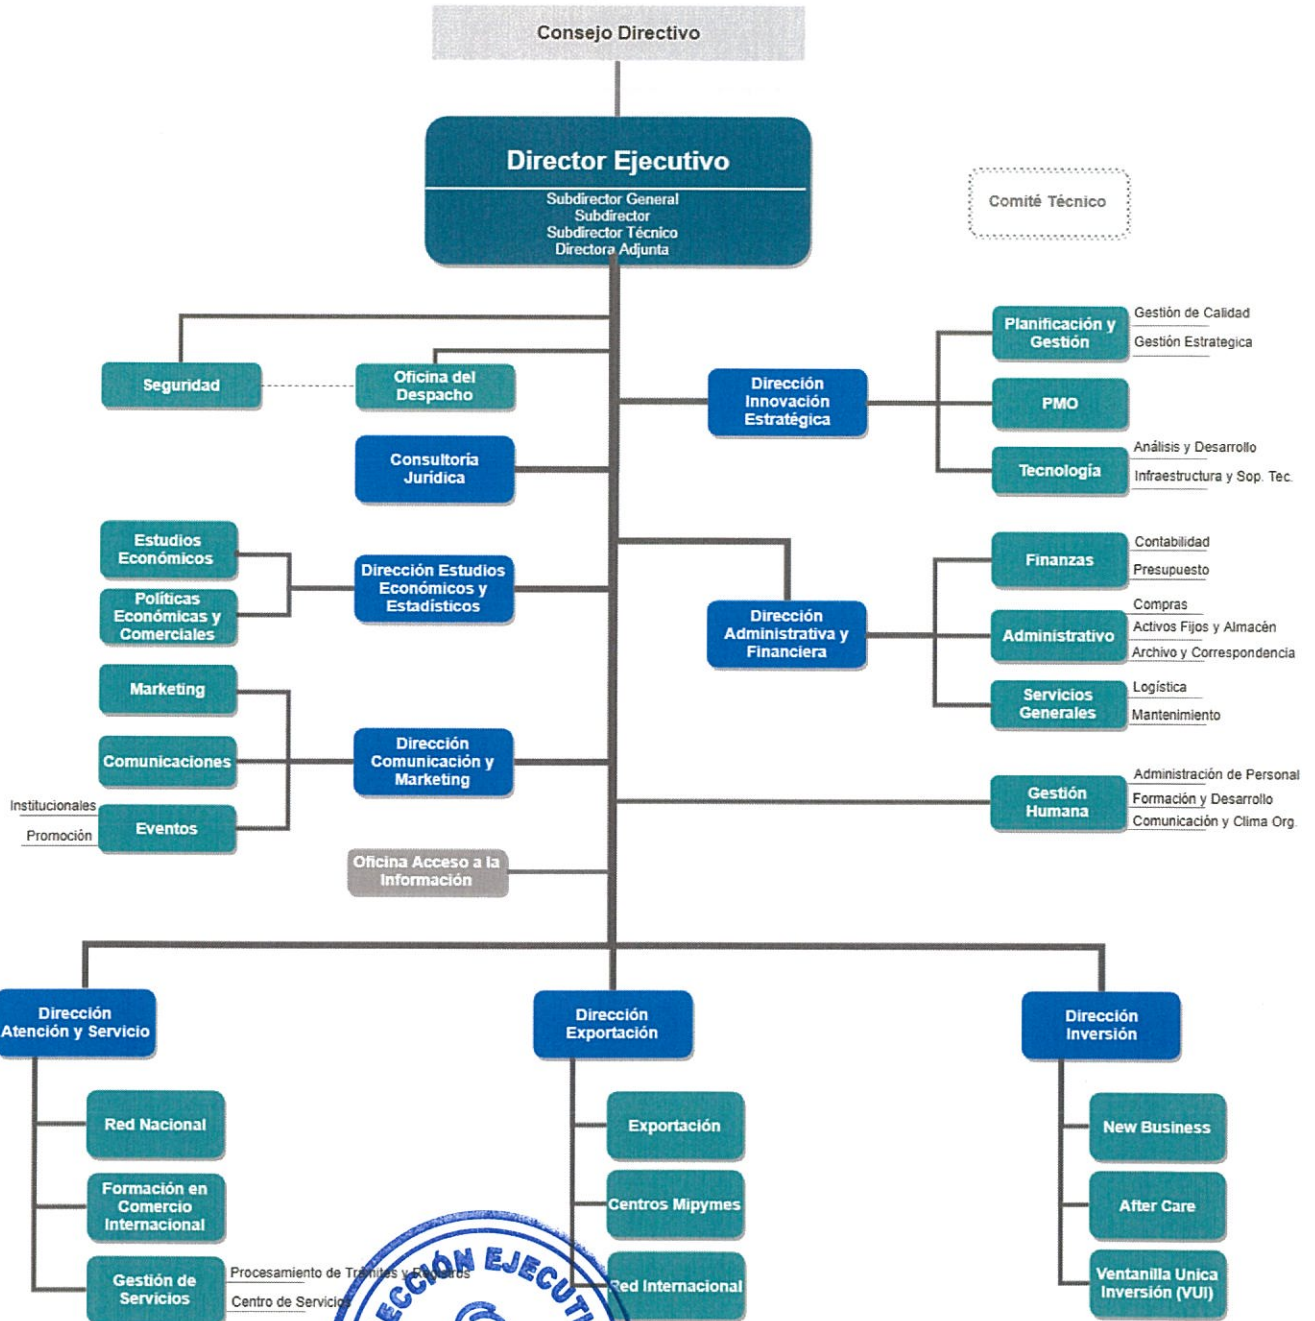

ESTRUCTURA ORGANIZATIVA CEIRD

Ing. Marius de León
Director Ejecutivo

Handwritten signature and date: 12/1/2019